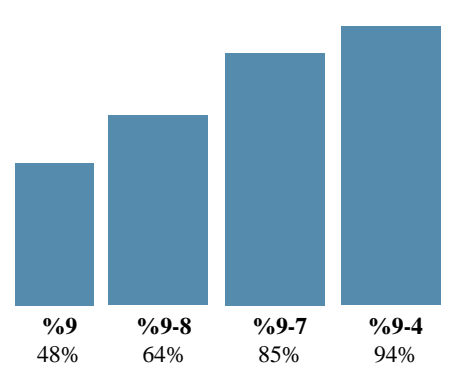

Downe House GCSE results

GCSE results 2024

GCSE results 2023

GCSE results 2022

GCSE results 2021

GCSE results 2019

GCSE results 2018

Downe House A-Level results

A-Level results 2024

A-Level results 2023

A-Level results 2022

A-Level results 2021

A-Level results 2019

A-Level results 2018