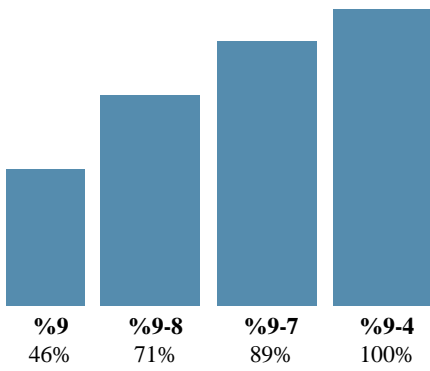

Downe House GCSE results

GCSE results 2024

GCSE results 2023

GCSE results 2022

GCSE results 2021

GCSE results 2019

GCSE results 2018

Downe House A-Level results

A-Level results 2024

A-Level results 2023

A-Level results 2022

A-Level results 2021

A-Level results 2019

A-Level results 2018