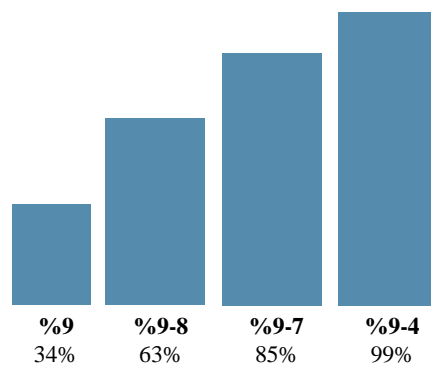

Downe House GCSE results

GCSE results 2024

GCSE results 2023

GCSE results 2022

GCSE results 2021

GCSE results 2019

GCSE results 2018

Downe House A-Level results

A-Level results 2024

A-Level results 2023

A-Level results 2022

A-Level results 2021

A-Level results 2019

A-Level results 2018